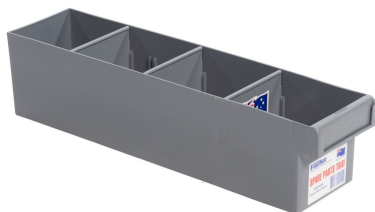

- Plastic Bins 450D x 410W x 215H - RED
- Can be stacked onto Shelves or Hangable
- Strong bolt together system won't rattle loose and come apart
- Twin bolted shelves
- Stabilising bar for added strength
- Quad bolted at each point on floor of vehicle
- Clever design allow free access on floor to slide bulky item below shelving
- Adjust-ability to maximise vehicle space
- smart Two-tone powder coated finish
- Ability to fit to most vehicles

- Made from Australian Plastic Each bin comes with 2 Removable Dividers

Spare Parts Tray 100 x 100 x 300

Spare Parts Tray 100 x 100 x 300 Grey

[Read More](#)

SKU: 1H-024

Price: \$34.18

Stock: instock

Categories: [Plastic Bins](#)

Product Description

- Made from Australian Plastic Each bin comes with 2 Removable Dividers
-

Spare Parts Tray 100 x 200 x 400

Spare Parts Tray 100 x 200 x 400 Grey

[Read More](#)

SKU: 1H-025

Price: \$43.50

Stock: instock

Categories: [Plastic Bins](#)

Product Description

- Made from Australian Plastic Each bin comes with 3 Removable Dividers
-

Spare Parts Tray 100 x 100 x 400

Spare Parts Tray 100 x 100 x 400 Grey