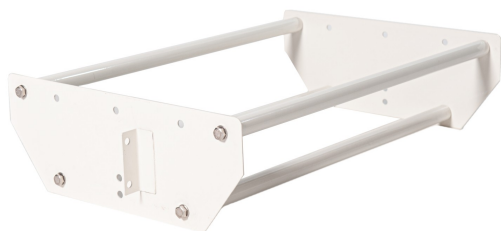

## 544mm LARGE Cable Holder

544mm LARGE Cable Holder

[Read More](#)

**SKU:** FSCHK-1/2

**Price:** \$126.16

**Stock:** instock

**Categories:** [Cable Holders](#)

### Product Description

- 544mm LARGE Cable Holder
  - Unique mounting System that flexes with vehicle movement
  - Strong bolt together system won't rattle loose and come apart
  - Twin bolted shelves
  - Stabilising bar for added strength
  - Quad bolted at each point on floor of vehicle
  - Clever design allow free access on floor to slide bulky item below shelving
  - Adjust-ability to maximise vehicle space
  - smart Two-tone powder coated finish
  - Ability to fit to most vehicles
-